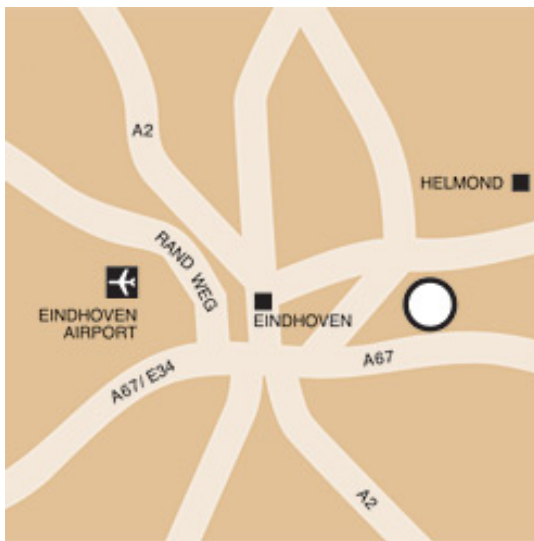

NH Geldrop Geldrop

Address: Bogardeind, 219, 5664EG Geldrop (The Netherlands)
E-mail: nhgeldrop@nh-hotels.com **Tel.:** +31.40.2867510 **Fax:** +31.40.2855764
URL: <http://www.nh-hotels.com/nh/en/hotels/the-netherlands/geldrop/nh-geldrop.html>

Location Map