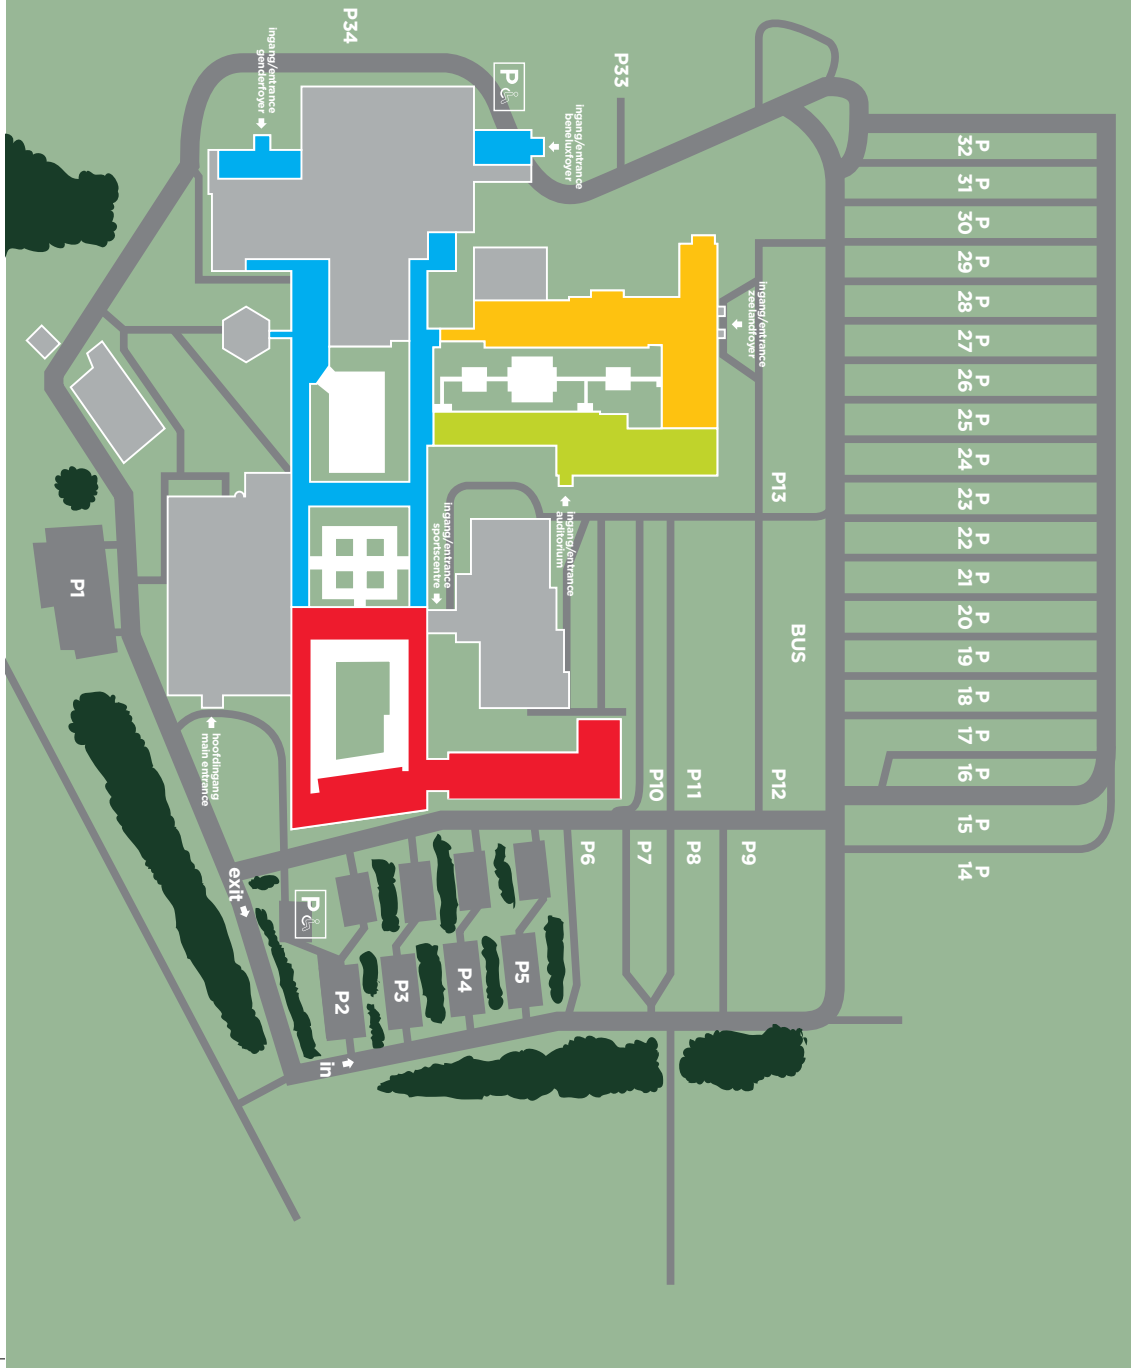

Onderweg naar een ruimte gaat u eerst naar
de vleugel waar zich die ruimte bevindt (zie
informatiescherm in de lobby, sleutelkaart
houder en/of deze plattegrond). Eenmaal in
de juiste vleugel vindt u de nummerieke- of
naamsverwijzing.

NH Conference Centre Koningshof
medewerkers (herkenbaar aan de badge)
wijzen u graag de weg!

Receptie (dag en nacht): tel. nr. 9

Wij wensen u een prettig verblijf.

FINDING YOUR WAY IN NH CONFERENCE CENTRE KONINGSHOF

Dear Guest,

Welcome to NH Conference
Centre Koningshof.

NH Conference Centre Koningshof has a
large layout that is divided into wings to
make it easy to find your way around and
locate your hotelroom or meeting room.

All meeting rooms, restaurants, foyers,
Sports Centre, pool, bar and lobby are located
on the ground level. All hotel rooms are on
the 1st, 2nd and 3rd floor.

When trying to locate a room, please
go to the correct wing by checking the
information screen near the entrance in the
lobby, your key card holder or this map.
While being in the correct wing, signs with
number or name indications will direct you
in the right direction.

If you still need any help finding your
way around, please see one of our
NH Conference Centre employees and
they are delighted to help you.

Reception (24/7) at extension 9

We wish you a pleasant stay.

NH CONFERENCE CENTRE KONINGSHOF Locht 117, 5504 RM Veldhoven, The Netherlands
+31 (0)40 253 74 75 | nhkoningshof@nh-hotels.com | nh-hotels.com

nh
HOTELS